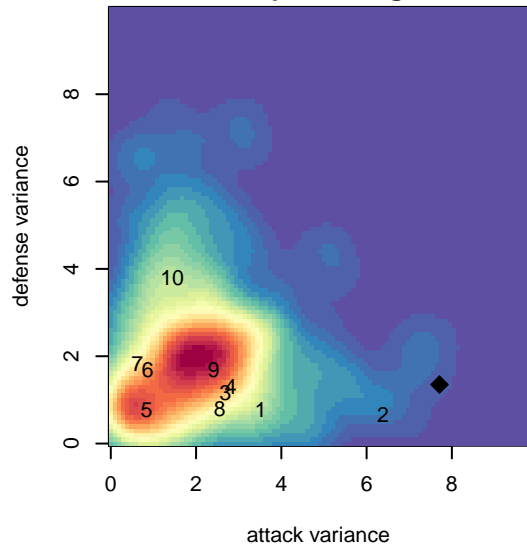

4-H PSG B B04

, OR
 B04 total strength=1053
 attack=2.76 defense=2.09
 spr league = Spr OYS B04 Div 1 White
 notes= Patrick 2016

alt names used:
 4-H 04B PSG Patrick
 4-H 04B PSG Patrick

Venues played:
 2016 Spr OYS B04 Division 1 White
 2016 OYS State Cup B04

4-H PSG B B04
 Dots are actual minus expected GF (blue circles) and GA (red triangles).
 Blue line is smoothed change in attack strength. Red is smoothed change in defense strength.

**attack and defense variance (black dot)
relative to other teams
and top 10 in region**

Performance relative to 13 month average

Distribution of opponents
 Red = Lose zone, Blue = Win zone, Green = Even
 Black line separates win/lose zones

lot. A=Neither has attack advantage, B=Opponent has both attack and defense advantage, C=Opponent has both attack and defense disadvantage, D=Both have