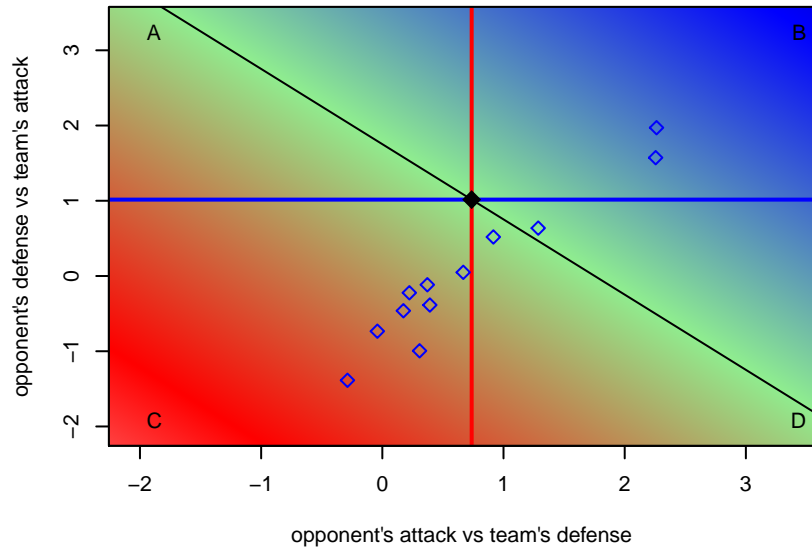

4-H PSG B B04
 Dots are actual minus expected GF (blue circles) and GA (red triangles).
 Blue line is smoothed change in attack strength. Red is smoothed change in defense strength.

**attack and defense variance (black dot)
relative to other teams
and top 10 in region**

**attack and defense rating
relative to others at age
and all opponents in last 13 months**

**attack and defense rating
relative to others at age
and all opponents in last 13 months**

Performance relative to 13 month average

Performance relative to 13 month average

Distribution of opponents
 Red = Lose zone, Blue = Win zone, Green = Even
 Black line separates win/lose zones

lot. A=Neither has attack advantage, B=Opponent has both attack and defense advantage, C=Opponent has both attack and defense disadvantage, D=Both have