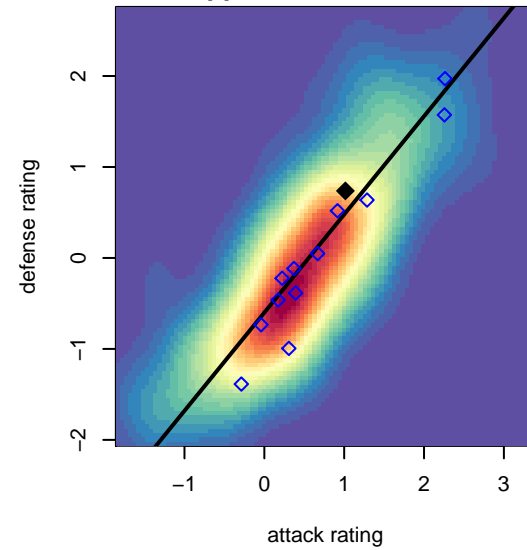

4-H PSG B B04

, OR
 B04 total strength=1053
 attack=2.76 defense=2.09
 spr league = Spr OYS B04 Div 1 White
 notes= Patrick 2016

alt names used:
 4-H 04B PSG Patrick
 4-H 04B PSG Patrick

Venues played:
 2016 Spr OYS B04 Division 1 White
 2016 OYS State Cup B04

4-H PSG B B04
 Dots are actual minus expected GF (blue circles) and GA (red triangles).
 Blue line is smoothed change in attack strength. Red is smoothed change in defense strength.

**attack and defense variance (black dot)
relative to other teams
and top 10 in region**

**attack and defense rating
relative to others at age
and all opponents in last 13 months**

**attack and defense rating
relative to others at age
and all opponents in last 13 months**

Performance relative to 13 month average

Performance relative to 13 month average

Distribution of opponents
 Red = Lose zone, Blue = Win zone, Green = Even
 Black line separates win/lose zones

lot. A=Neither has attack advantage, B=Opponent has both attack and defense advantage, C=Opponent has both attack and defense disadvantage, D=Both have