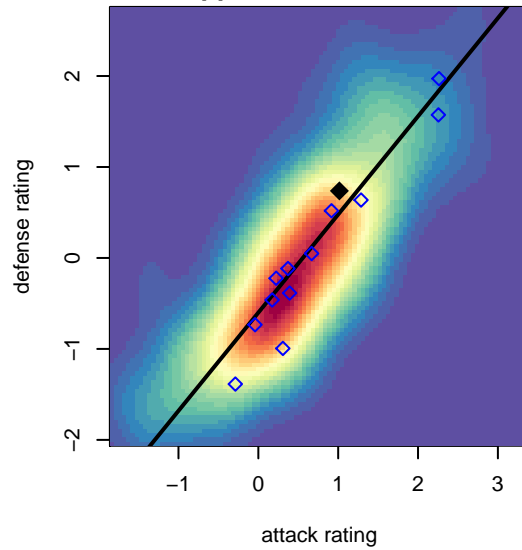

4-H PSG B B04

, OR
 B04 total strength=1053
 attack=2.76 defense=2.09
 spr league = Spr OYS B04 Div 1 White
 notes= Patrick 2016

alt names used:
 4-H 04B PSG Patrick
 4-H 04B PSG Patrick

Venues played:
 2016 Spr OYS B04 Division 1 White
 2016 OYS State Cup B04

4-H PSG B B04
 Dots are actual minus expected GF (blue circles) and GA (red triangles).
 Blue line is smoothed change in attack strength. Red is smoothed change in defense strength.

**attack and defense variance (black dot)
relative to other teams
and top 10 in region**

**attack and defense rating
relative to others at age
and all opponents in last 13 months**

**attack and defense rating
relative to others at age
and all opponents in last 13 months**

Performance relative to 13 month average

Performance relative to 13 month average

Distribution of opponents
 Red = Lose zone, Blue = Win zone, Green = Even
 Black line separates win/lose zones

lot. A=Neither has attack advantage, B=Opponent has both attack and defense advantage, C=Opponent has both attack and defense disadvantage, D=Both have